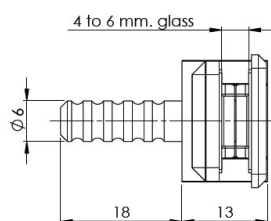

PRODUCT SHEET

Description:

Door Hinge "Bonsai", Wood/Glass or Wood/HPL, Brass CPL, For 4-6mm Glass Door & 12mm Cabinet Side, 92/182DG Opening, Load, Capacity: 5 kg. Per Hinge, Max Door Size: 600x2000x6mm

Item number:

15.06.530-0

Units	Box	Carton	HS Code	Barcode
Pcs.	1	100	8302100090	
				5704866483223

Standard opening angle: -1° to 92°

SISO A/S

Mileparken 11
DK-2740 Skovlunde
Denmark
VAT: DK 24786013

Phone +45 45 830 900